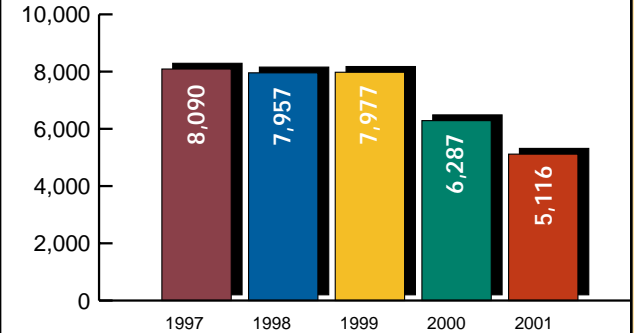

The shrinking pool of international medical graduates

For the past several years, the number of IMGs entering the graduate education pipeline has been falling. Here's a look at three areas: IMG registrations for the USMLE, J1 visa sponsorship and the Match.

IMG registrations for the USMLE

IMG registrations for both the USMLE Step 1 and Step 2 exams fell more than 55% over a four-year period.

J1 visa sponsorship

J1 visa sponsorship for IMGs in residencies dropped by more than 23% from 1995 to 2000.

Non-U.S. citizen IMGs in the Match

Non-U.S. citizen IMG Match participants dropped more than 36% from 1997 to 2001.

Sources: Educational Commission for Foreign Medical Graduates and the National Resident Matching Program.